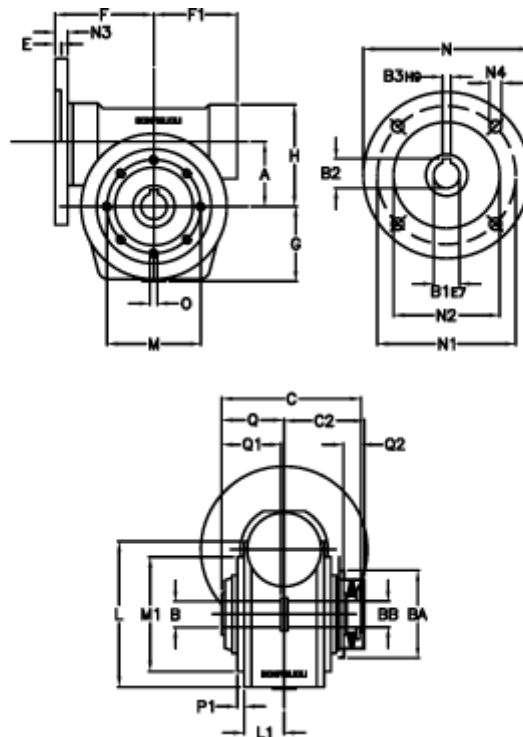

Article number: 390204901872336

Description: Worm Gear with Torque Limiter  
VF 49-L2-P-18 P63B14

## Measures

a = 49.50	C2 = 63,5	L1 = 36.8	O = M6x8
B = 25	Description = VF 49P-xx-63B14	m = 94	P1 = 2.5
B1 E7 = 11	E = 3.0	M1 = 68	Q = 51.0
B2 = 12.8	F = 70	N = 90	Q1 = 41
B3 H9 = 4	F1 = 63	N1 = 75	Q2 = 15
BA = 63	g = 56	N2 = 60	
BB H7 = 14	H = 80.0	N3 = 7.0	
C = 105	L = 107.5	N4 = 6	